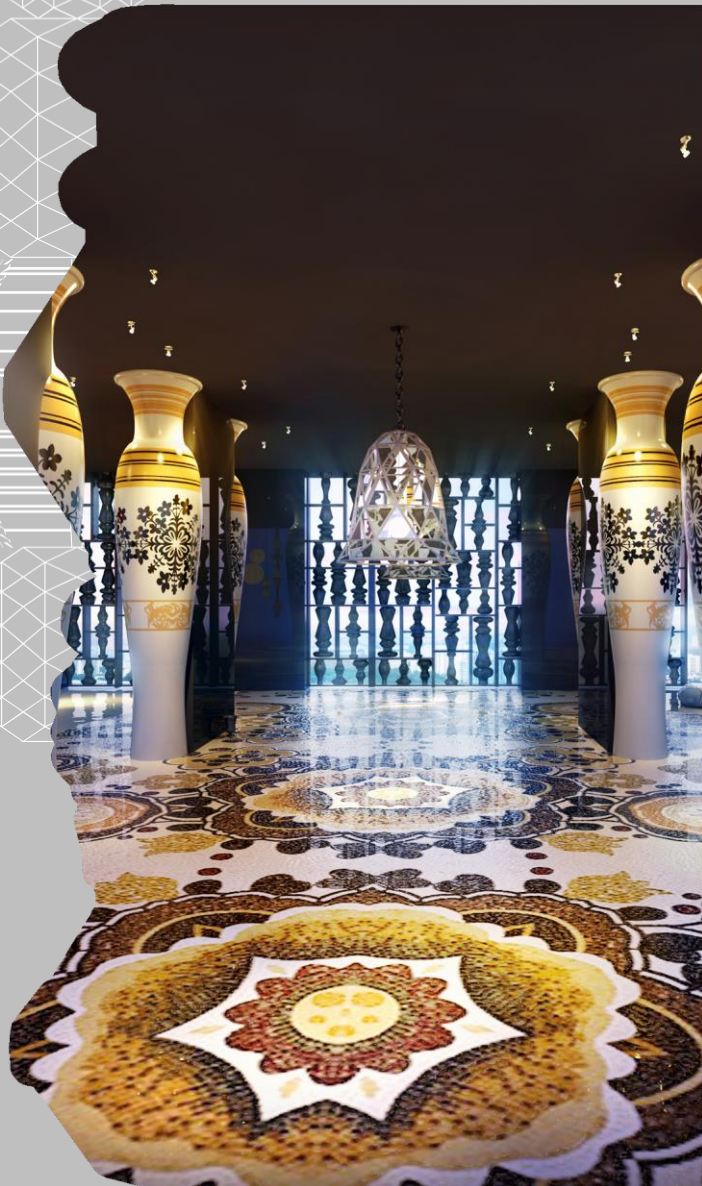

arte®

Mont Kiara

VASE
COLUMN

At Nusmetro, we deliver what we design.

Arte Mont Kiara Lobby, Vase Columns:
Brought to life at our Phileo Gallery, the
baroque lace detailing on the ceiling high
vases create an opulent entryway for
Tower 1 visitors.